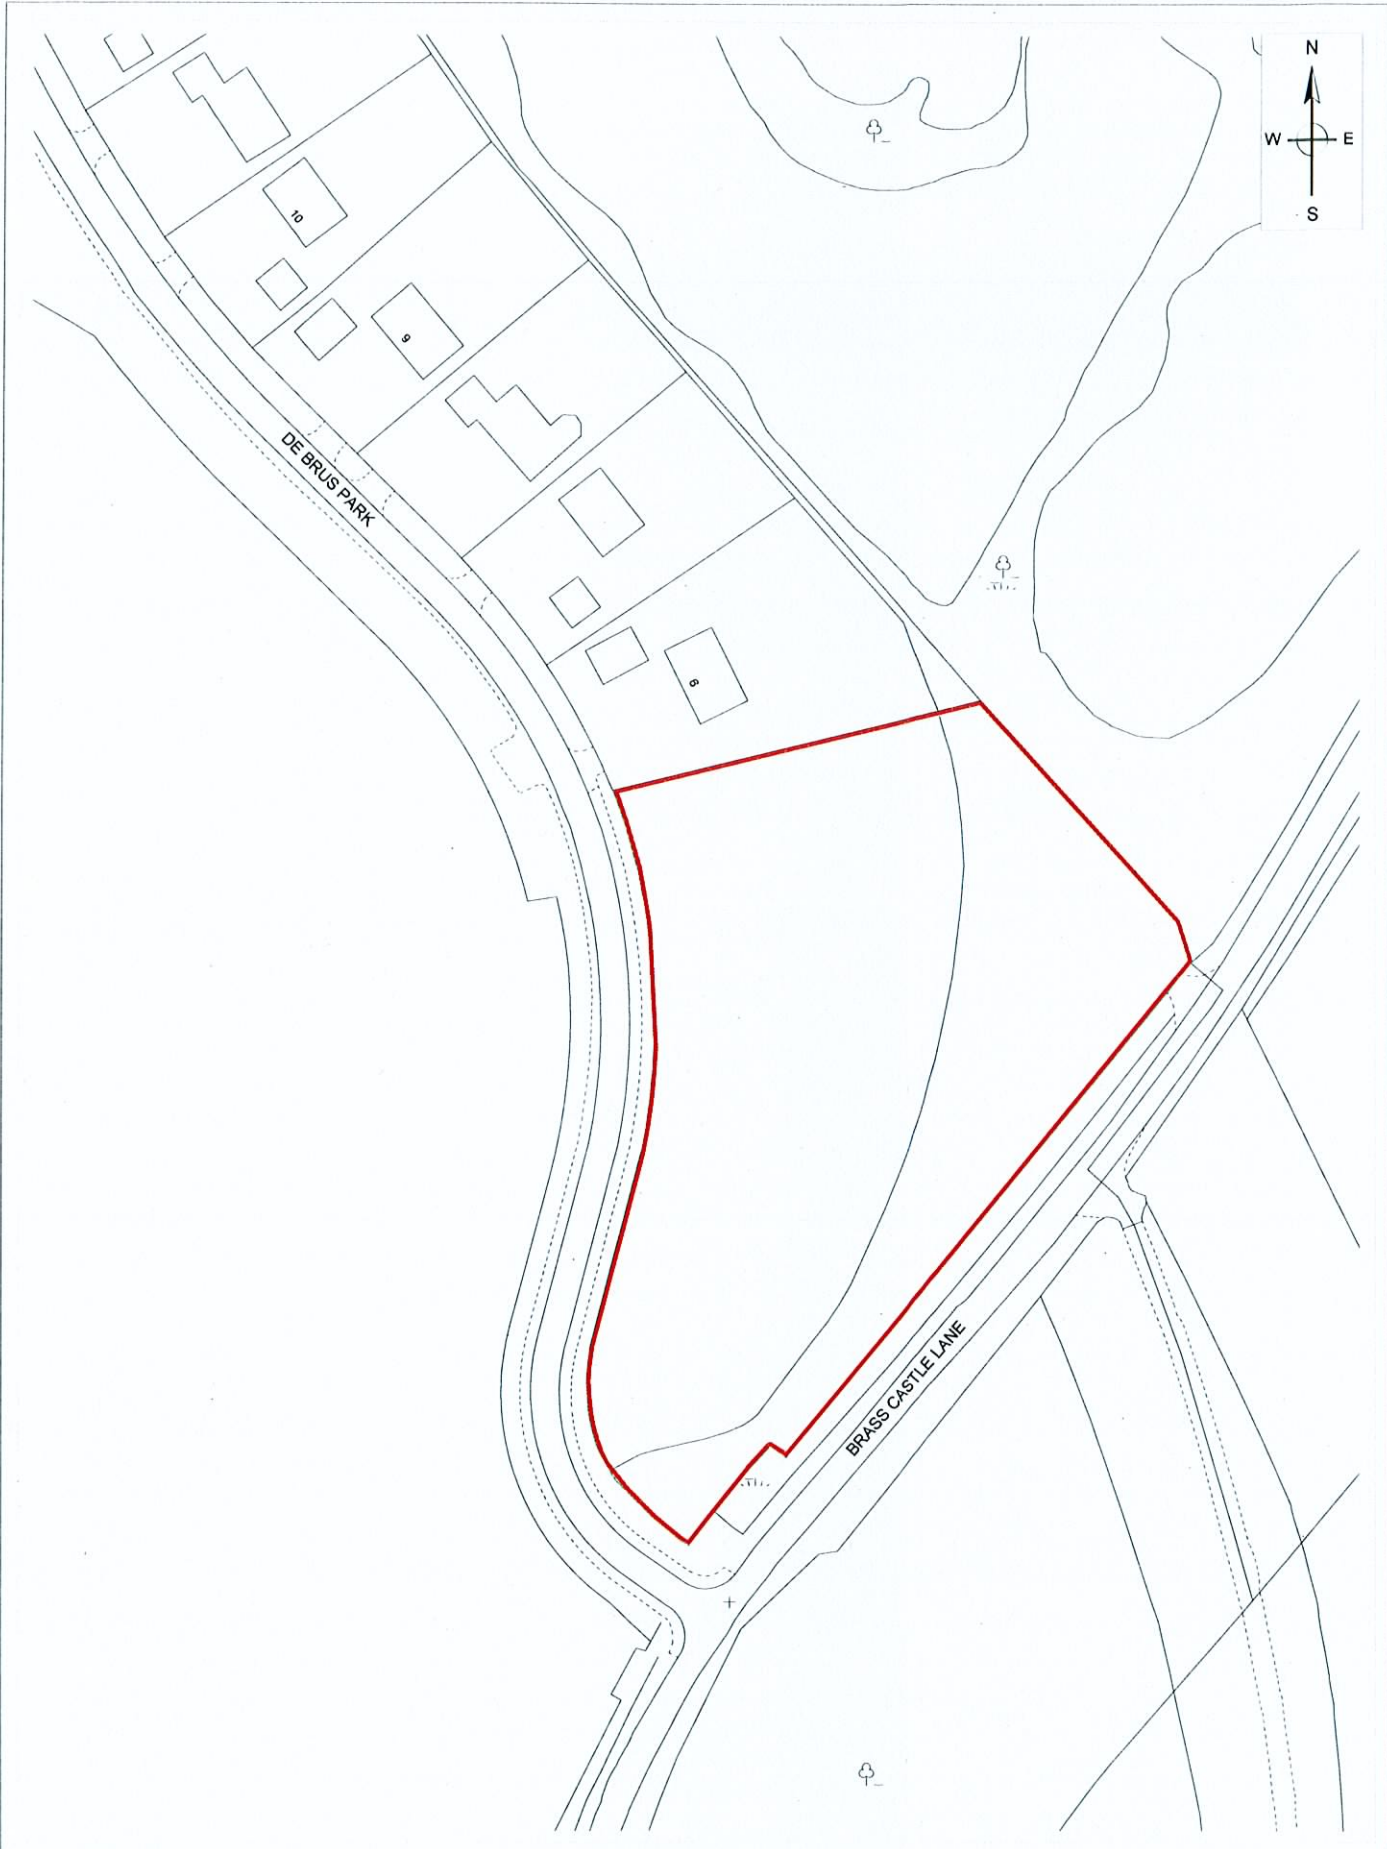

TIM WAKE VALUATION & ESTATES

LAND AT HALL FARM & WEST SIDE  
NUNTHORPE  
MIDDLESBROUGH

Scale: 1:1250

Date: 29th JULY 13

Drawn: JMS

Drg No: ---

TIM WAKE VALUATION & ESTATES

DE BRUS PARK  
 MARTON  
 MIDDLESBROUGH

Scale:	1:1250
Date:	29th JULY 13
Drawn:	JMS
Drg No:	---

Scale: 1:1250  
 Date: 14th JUNE 13  
 Drawn: JMS  
 Drg No: VAL 5418

LAND AT LADGATE LANE/  
 HEMLINGTON LANE/ A174  
 MIDDLESBROUGH

**Middlesbrough**  
 moving forward

TIM WAKE VALUATION & ESTATES

TIM WAKE VALUATION & ESTATES

LAND TO REAR OF  
131 & 137 CEDARWOOD GLADE  
STAINTON

Scale:	1:500
Date:	29th JULY 13
Drawn:	JMS
Drg No:	VAL 4104