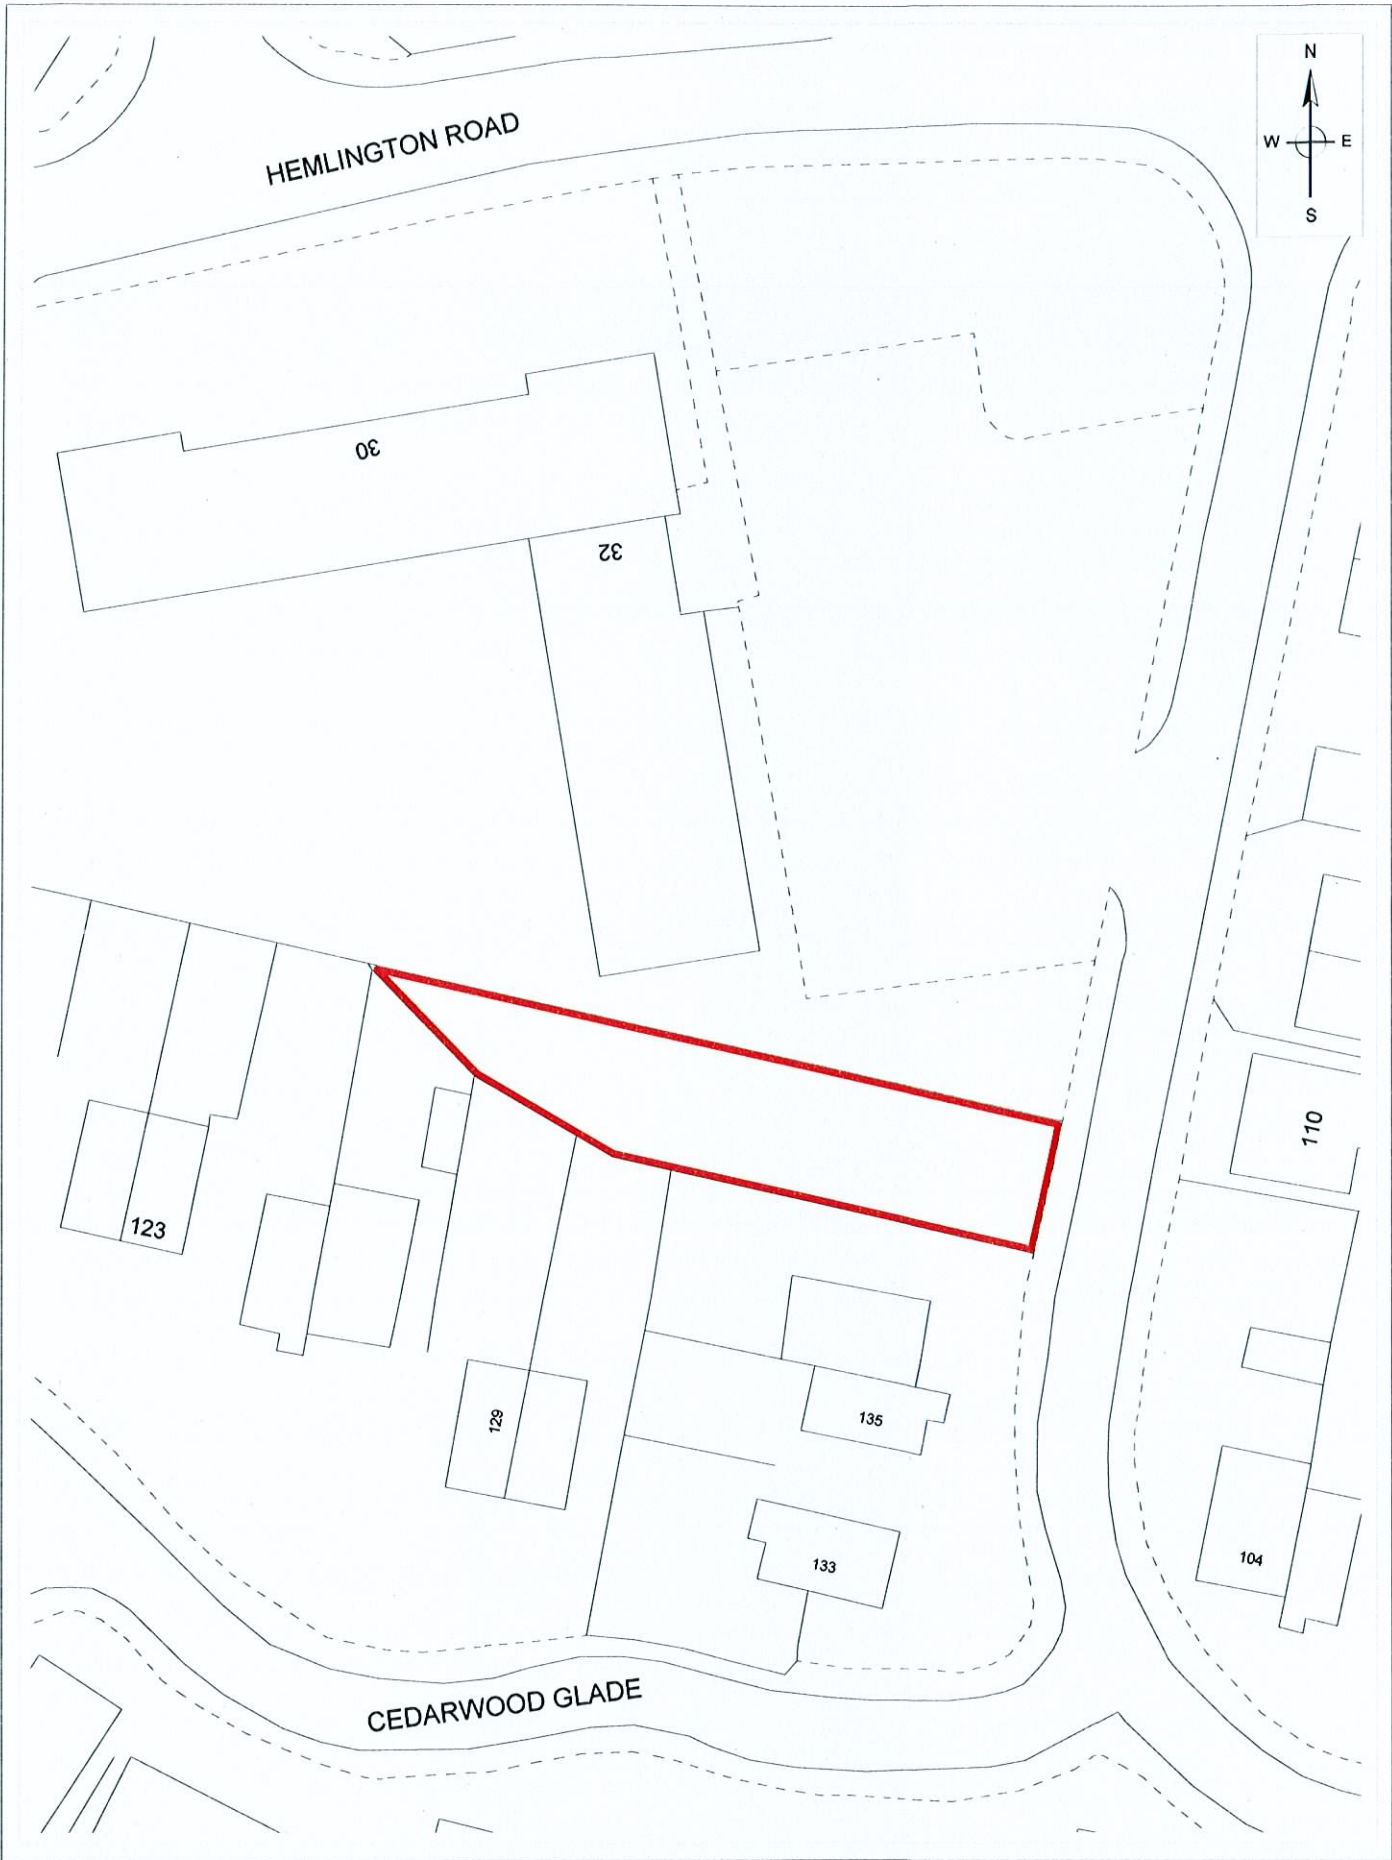

TIM WAKE VALUATION & ESTATES

LAND AT HALL FARM & WEST SIDE  
NUNTHORPE  
MIDDLESBROUGH

Scale: 1:1250

Date: 29th JULY 13

Drawn: JMS

Drg No: ---

TIM WAKE VALUATION & ESTATES

DE BRUS PARK  
 MARTON  
 MIDDLESBROUGH

Scale:	1:1250
Date:	29th JULY 13
Drawn:	JMS
Drg No:	---

Scale: 1:1250  
 Date: 14th JUNE 13  
 Drawn: JMS  
 Drg No: VAL 5418

LAND AT LADGATE LANE/  
 HEMLINGTON LANE/ A174  
 MIDDLESBROUGH

**Middlesbrough**  
 moving forward

TIM WAKE VALUATION & ESTATES

TIM WAKE VALUATION & ESTATES

LAND TO REAR OF  
131 & 137 CEDARWOOD GLADE  
STAINTON

Scale:	1:500
Date:	29th JULY 13
Drawn:	JMS
Drg No:	VAL 4104