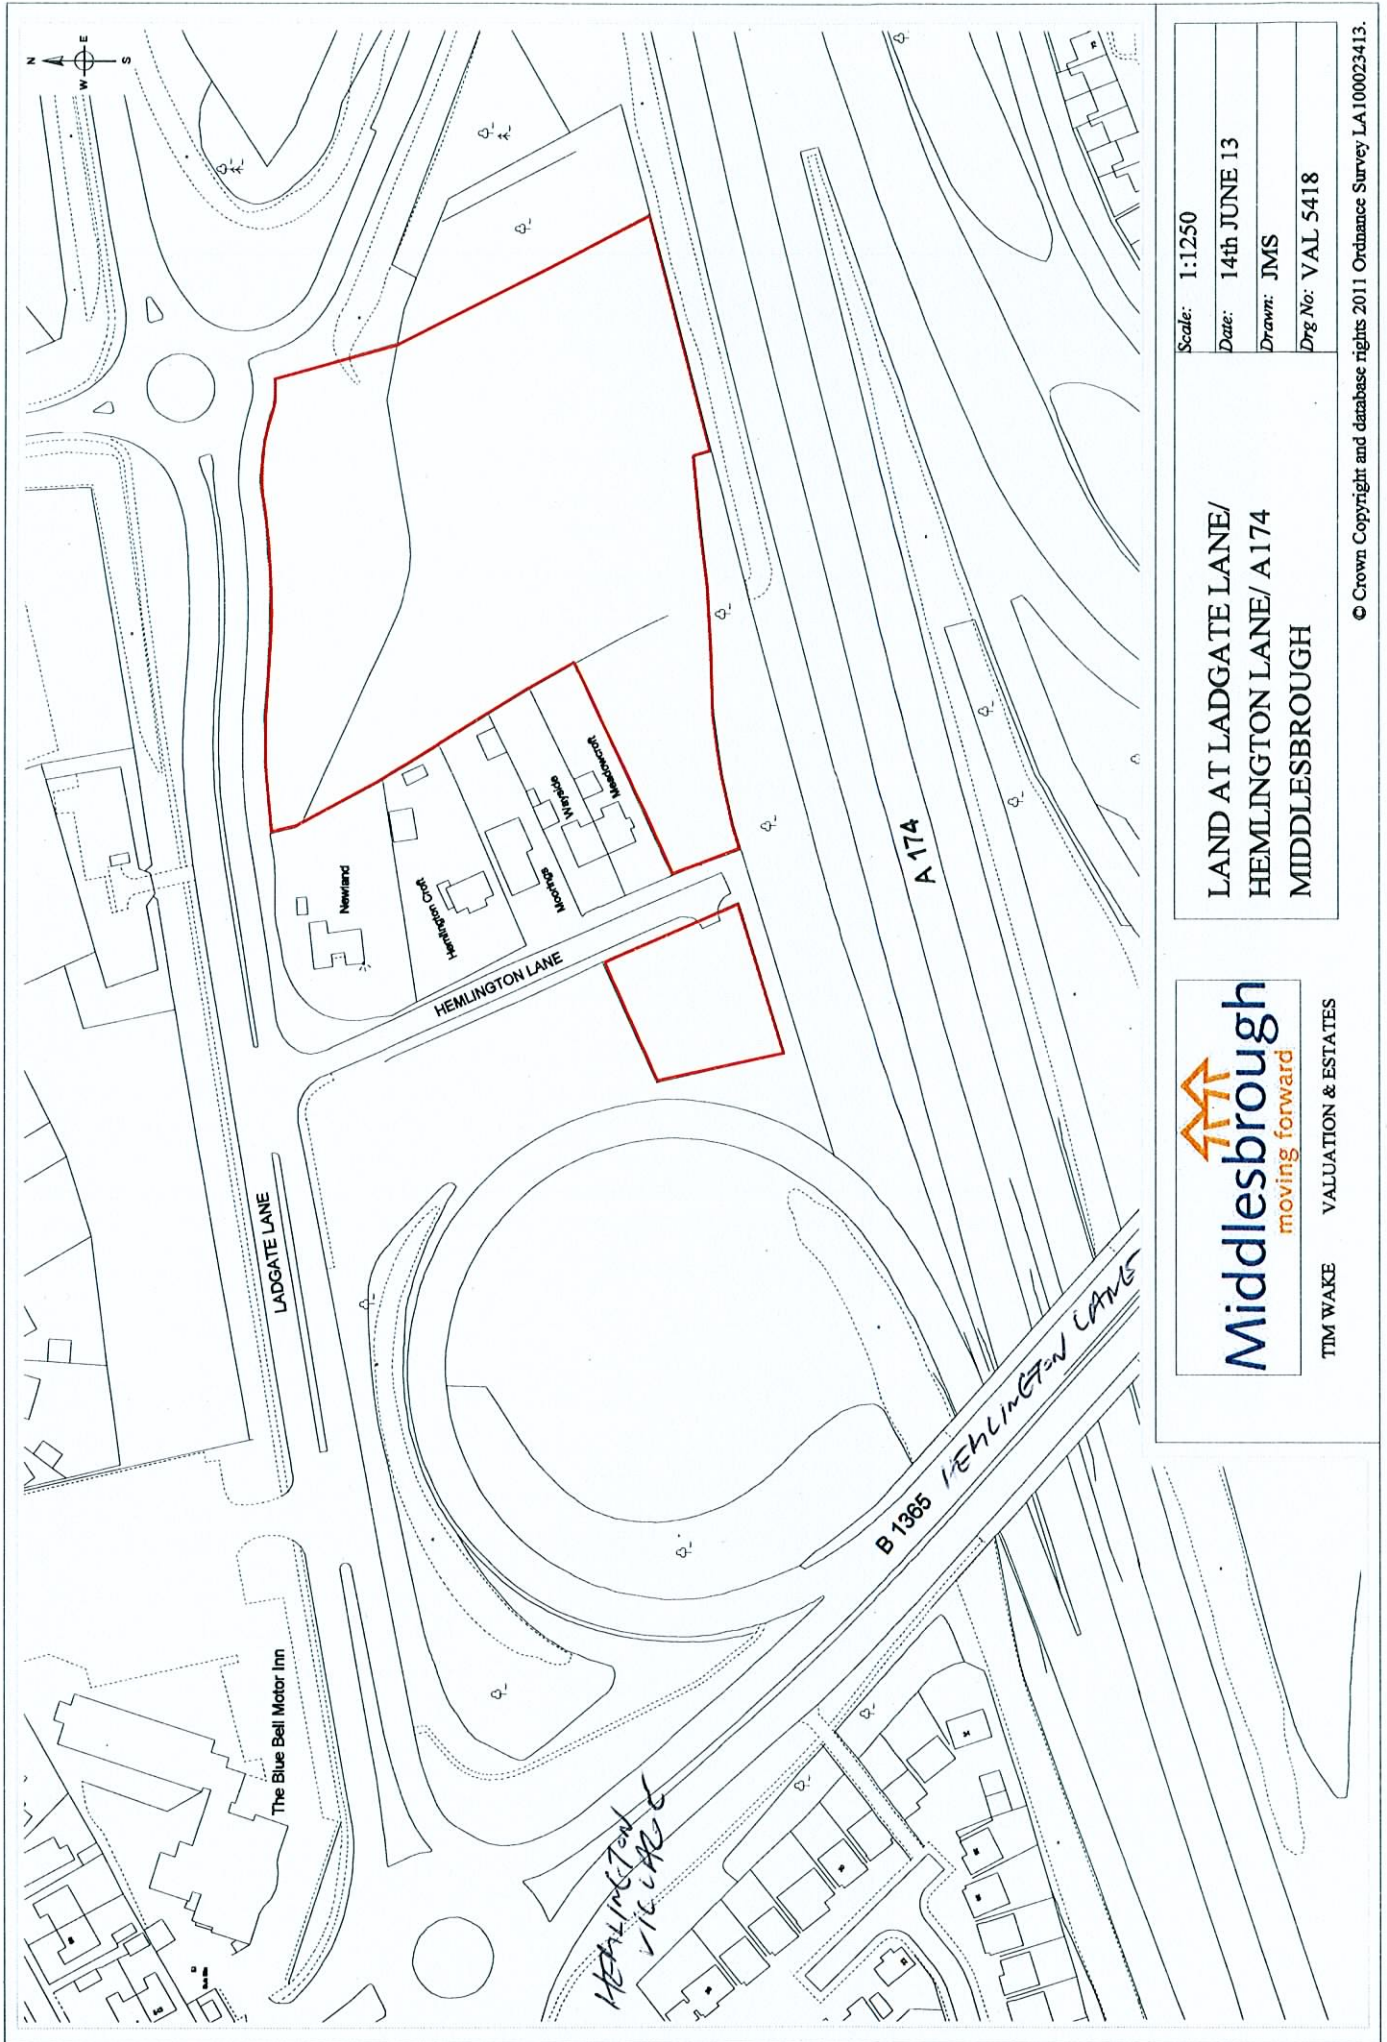

TIM WAKE VALUATION & ESTATES

LAND AT HALL FARM & WEST SIDE  
NUNTHORPE  
MIDDLESBROUGH

Scale: 1:1250

Date: 29th JULY 13

Drawn: JMS

Drg No: ---

TIM WAKE VALUATION & ESTATES

DE BRUS PARK  
 MARTON  
 MIDDLESBROUGH

Scale:	1:1250
Date:	29th JULY 13
Drawn:	JMS
Drg No:	---

Scale: 1:1250  
 Date: 14th JUNE 13  
 Drawn: JMS  
 Drg No: VAL 5418

LAND AT LADGATE LANE/  
 HEMLINGTON LANE/ A174  
 MIDDLESBROUGH

**Middlesbrough**  
 moving forward

TIM WAKE VALUATION & ESTATES

TIM WAKE VALUATION & ESTATES

LAND TO REAR OF  
131 & 137 CEDARWOOD GLADE  
STAINTON

Scale:	1:500
Date:	29th JULY 13
Drawn:	JMS
Drg No:	VAL 4104